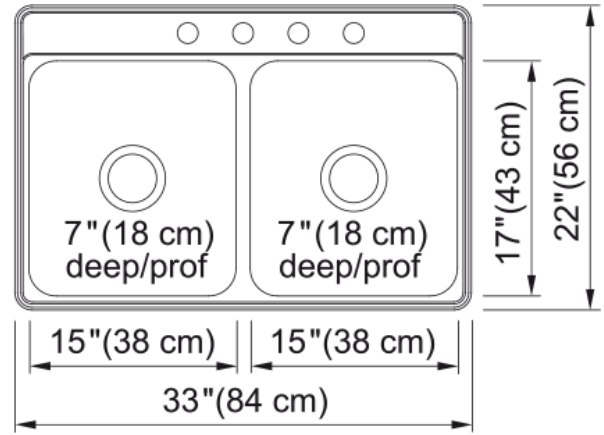

Creemore Drop In Sink - CDLA3322-7-4N | 101.0599.973

Technical Data

Aspect

Sink type	Sink
Type of material	Stainless steel
Number of bowls	2
Color	Steel
Surface finish	Silk

Product Dimensions

Exterior size: right to left	33
Exterior size: front to back	22
Large bowl size: right to left	15
Large bowl size: front to back	17
Large bowl: depth	7
Small bowl size: right to left	15
Small bowl size: front to back	16.969
Small bowl: depth	7

Installation

Minimum cabinet size	36"
----------------------	-----

Product specifications

Installation type	Topmount / drop in
Drain hole	3 1/2"
Position of drainer	No drainer

Product identification

Product brand	Kindred
Collection	Creemore
Certified by	IAPMO